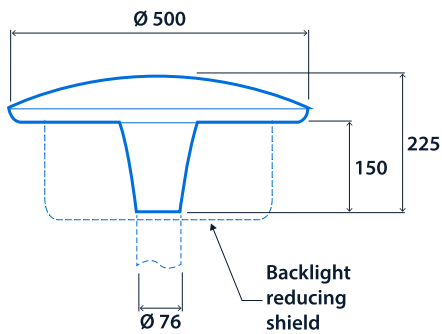

Compliance

UKCA	Yes	CE	Yes
C-Tick (Aus)	Yes		

Dimensions

Click or scan here
View Juno B variants using
our online filtering tool